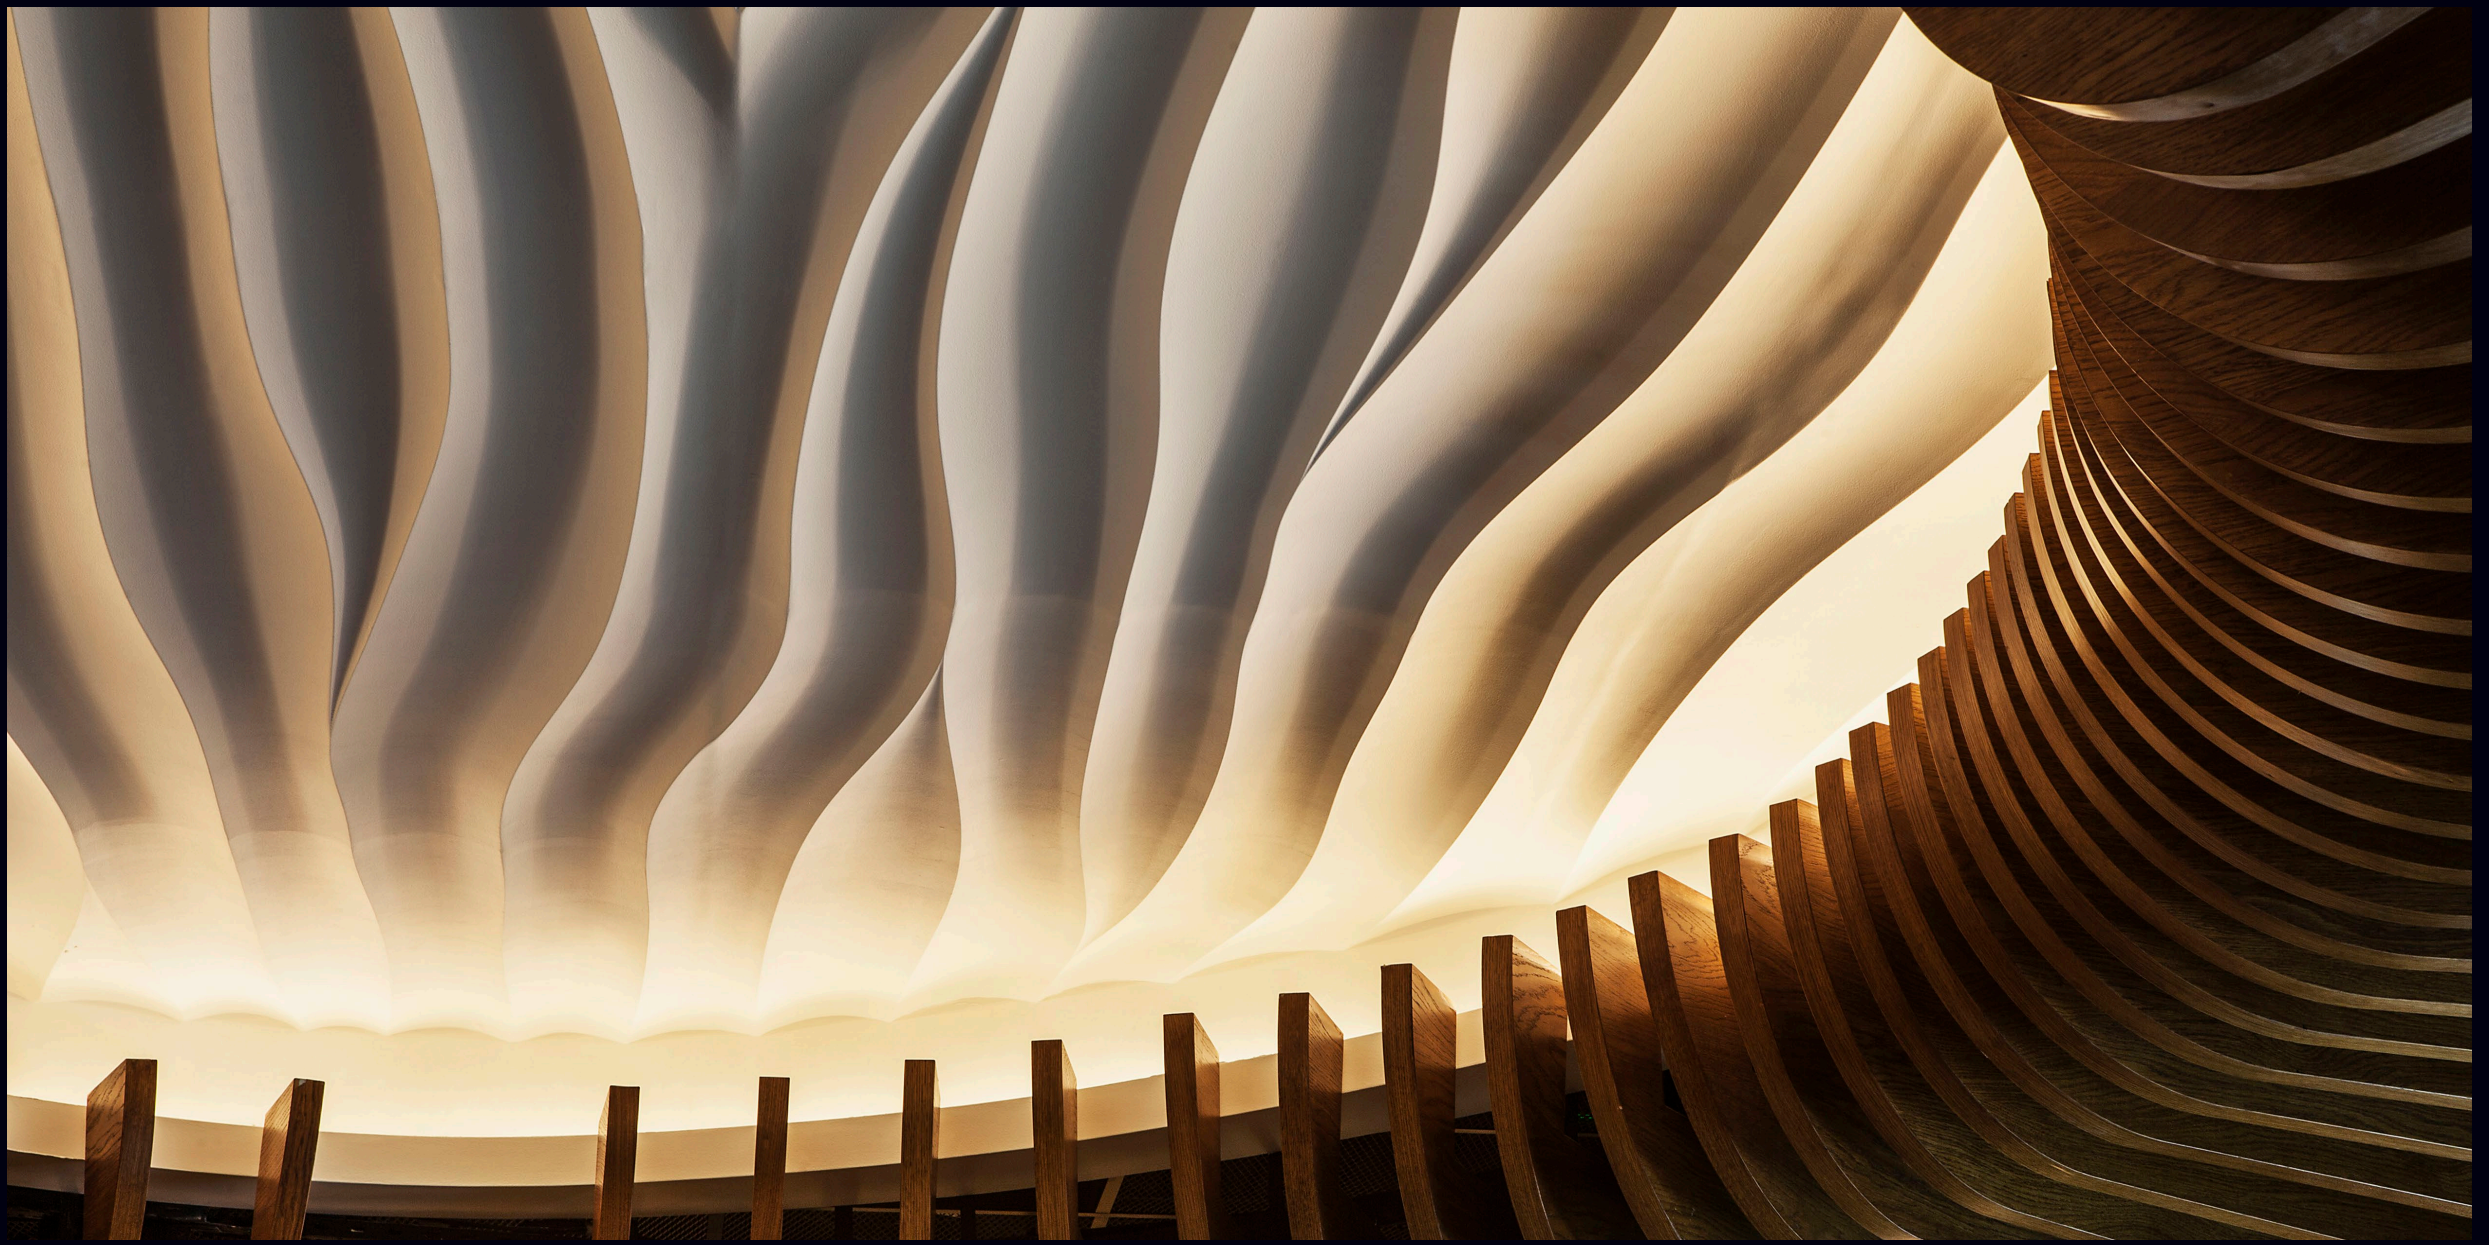

Haz Restaurant, London

Haz Restaurant, London
Lighting design by Nulty

Radiant's Euclid 20 Balljoint IP20 System is installed around the edges of the curved ceiling features of the Haz restaurant, providing a wash of light onto the decorative plasterwork. The 3 dimensionally flexible system, which is hand-bendable on-site, follows the curved profiles of the cove details. Modules in any length based on a 100 mm module can be used to make up complete lengths of the system. The high-output version of the Euclid 20 Balljoint system is able to produce up to 3,500 Lumens per Mtr. The Haz restaurant project was shortlisted for the lighting category at the Restaurant & Bar Design Awards 2018.