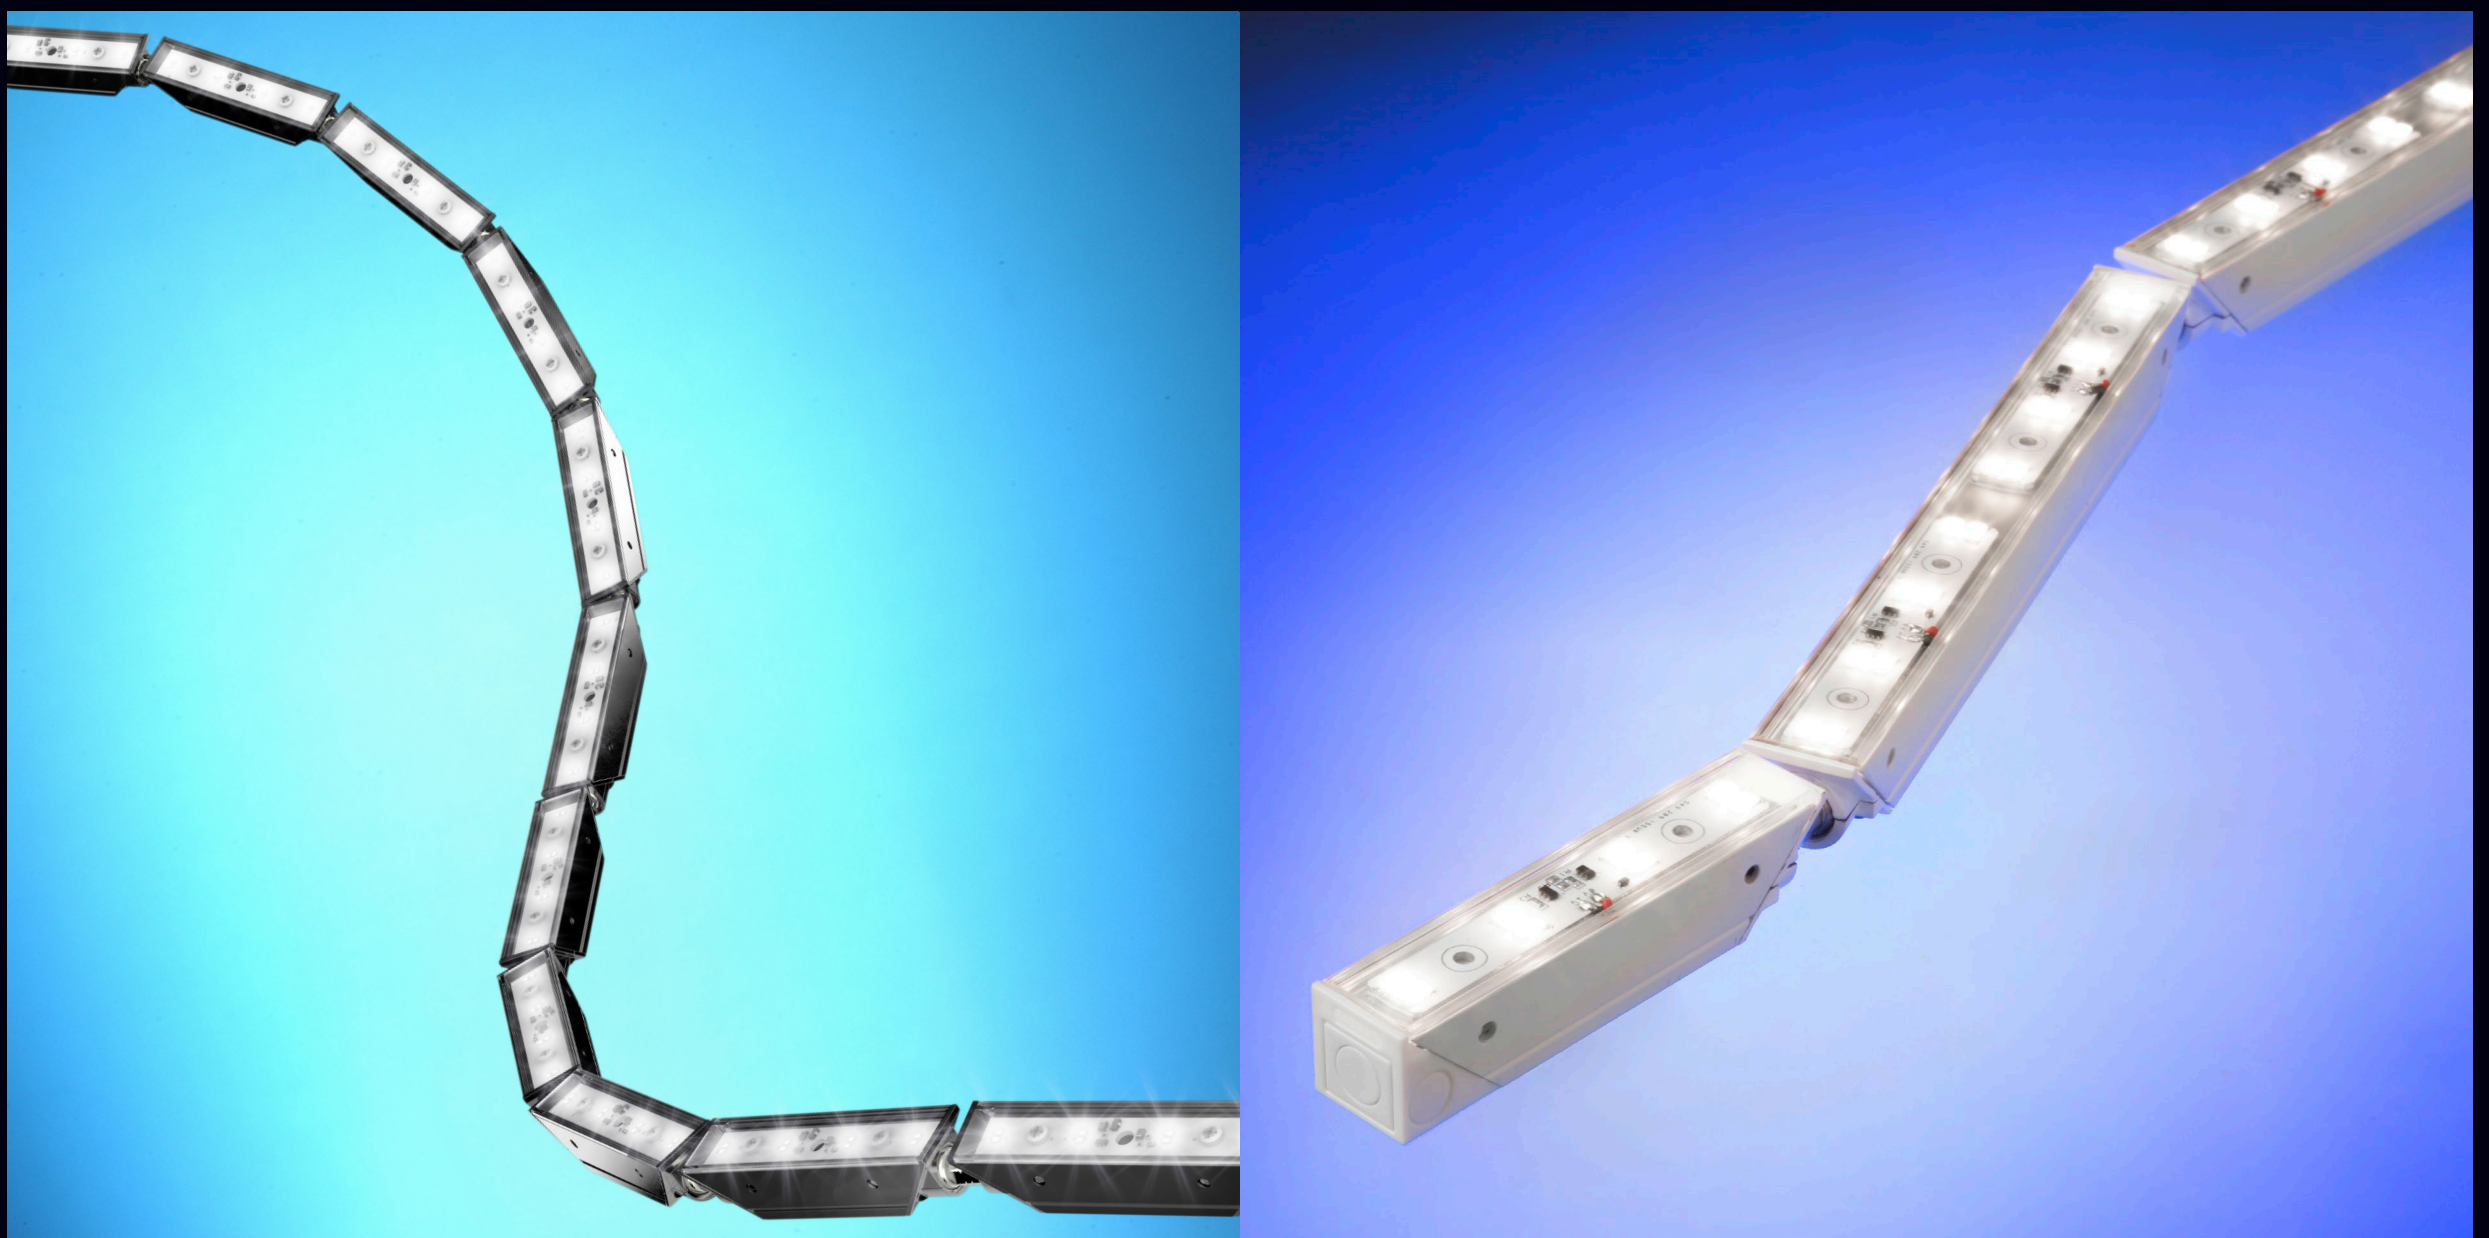

Haz Restaurant, London

Haz Restaurant, London
Lighting design by Nulty

Radiant's Euclid 20 Balljoint IP20 System is installed around the edges of the curved ceiling features of the Haz restaurant, providing a wash of light onto the decorative plasterwork. The 3 dimensionally flexible system, which is hand-bendable on-site, follows the curved profiles of the cove details. Modules in any length based on a 100 mm module can be used to make up complete lengths of the system. The high-output version of the Euclid 20 Balljoint system is able to produce up to 3,500 Lumens per Mtr. The Haz restaurant project was shortlisted for the lighting category at the Restaurant & Bar Design Awards 2018.

Haz Restaurant, London
Lighting design by Nulty
Photography by James French

Haz Restaurant, London
Lighting design by Nulty
Photography by Armourcoat

Euclid 20 Balljoint IP20 System
Modular, 3D flexible LED linear lighting system
Up to 3.500 Lumens per mtr